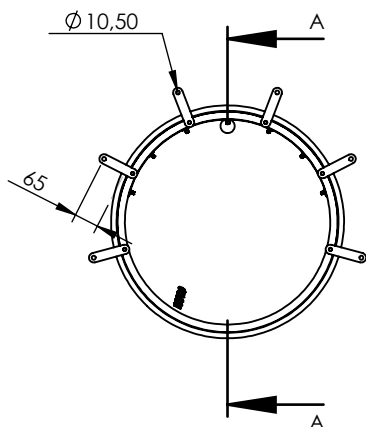

Rev	Note	CreatedBy	Appr.By	Appr.Date
A	Initial release		AE	2019-05-27