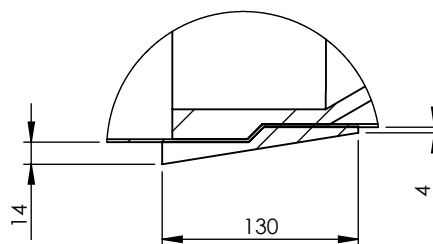

DETAIL B
SCALE 1 : 5