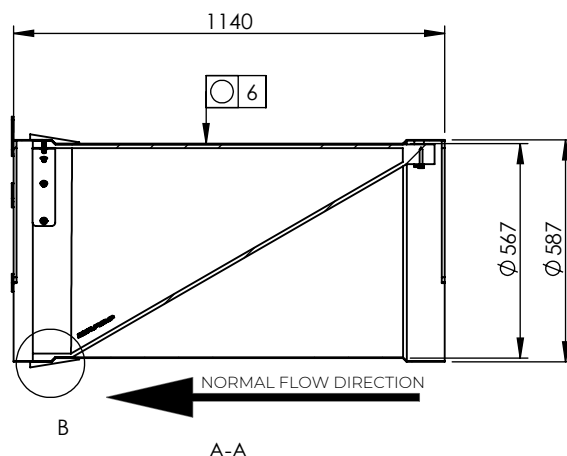

Rev	Note	CreatedBy	Appr.By	Appr.Date
A	Initial release		AE	2019-05-27